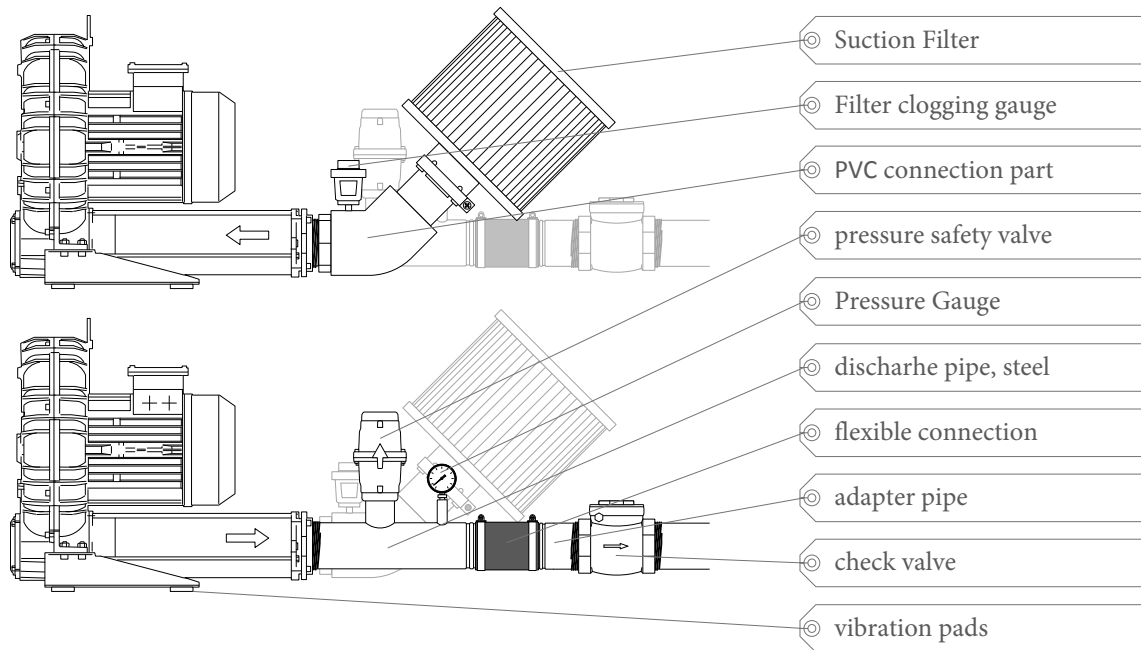

ACCESSORIES FOR PROAIR BLOWERS

	1/2" - 3/4"	1"	1 1/4"	1 1/2"	2"	3"	4"
Suction Kit	1 2	1 2	1 2	1 2	1 2	1 2	1 2
Discharge Kit	3 5 8 11 12 13	3 5 8 11 12 13	3 5 8 11 12 13	3 5 8 11 12 13	3 5 8 11 12 13	3 5 8 11 12 13	4 8 9 11 12 13
Pressure Safety Valve	6	6	6	6	7	7	7
Filter Clogging Gauge	10	10	10	10	10	10	10

1 Suction Filter 2 PVC Part 3 Discharge Pipe 4 Discharge Pipe 5 Check Valve 6 Pressure Safety Valve
 7 Pressure Safety Valve 8 Flexible Connector 9 Check Valve 10 Filter Clog. G. 11 Vibration Pads 12 Adapter Pipe 13 Pressure Gauge